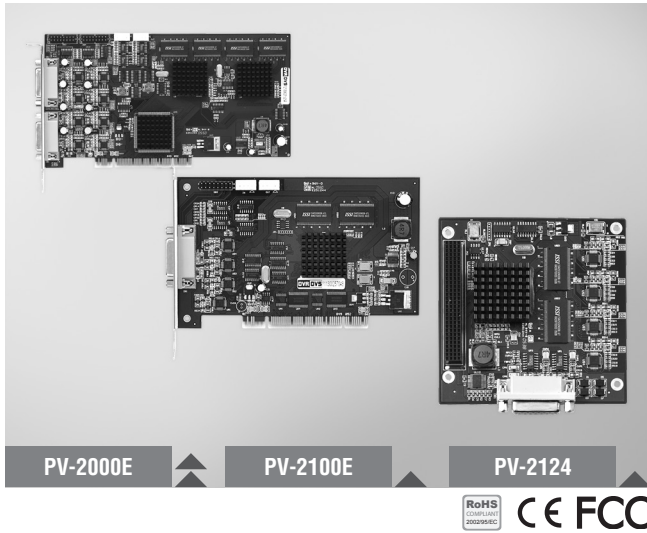

PV-2000E PV-2100E PV-2124

4-ch Real-time H.264 Video Capture Card
with PowerView

8-ch Real-time H.264 Video Capture Card
with PowerView

4-ch Real-time PCI-104 H.264 Video Capture
Module with PowerView

Features

- 4 or 8 channel composite inputs with H.264 compression
- Able to mix PV-2000E with PV-2100E card stacks for up to 32-ch per PC
- 120/100 fps (NTSC/PAL) or 240/200 fps (NTSC/PAL) at D1 resolution for recording and display
- Supports ADAM-4055 8DI/8DO modules
- Bundled with PowerView 6000 advanced surveillance software

Introduction

PV-2000E, PV-2100E and PV-2124 uses the most advanced digital video compression technologies. It is the best choice for the highest picture quality and full-motion video performance. The PV-2000E, PV-2100E and PV-2124 are the application-ready digital video surveillance cards with PowerView application software that delivers high expansion and integration capabilities and a user friendly interface. PowerView 6000 software provides integrated digital recording, network monitoring, video backup, alarm notification and security control.

Specifications

Video

- **Video Standard** Composite for NTSC/PAL
- **Video Input** 4 CH (PV-2000E, PV-2124) or 8 CH (PV-2100E)
- **Resolution** 352 x 240, 704 x 240 and 704 x 480 (NTSC)
352 x 288, 704 x 288 and 704 x 576 (PAL)
- **Max Recording Rate** 120/100 fps or 240/200 fps (NTSC/PAL) @ CIF for all channels*
- **Display Rate** 120/100 fps or 240/200 fps (NTSC/PAL) @ CIF for all channels*
- **Video Compression** H.264 Hardware Compression